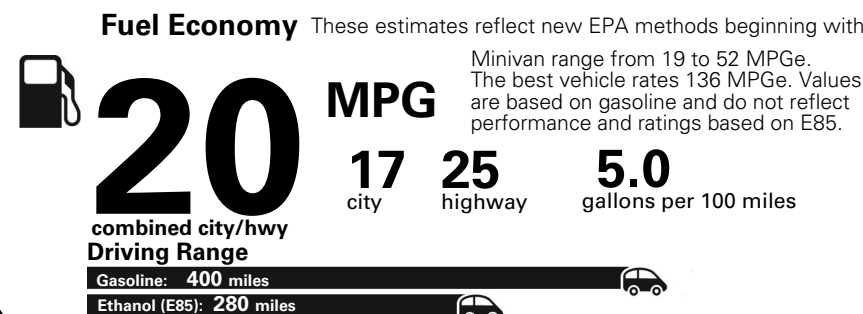

Base Price: \$26,650

DODGE GRAND CARAVAN SE
Exterior Color: Granite Pearl-Coat Exterior Paint
Interior Color: Black Light Graystone Interior Colors
Interior: Cloth Low-Back Bucket Seats
Engine: 3.6-Liter V6 24-Valve VVT Engine
Transmission: 6-Speed Automatic 62TE Transmission

For more information visit: www.dodge.com
 or call 1-800-4ADODGE

FCA US LLC

Fuel Economy and Environment

**Flexible Fuel Vehicle
 Gasoline-Ethanol (E85)**

**You spend
 \$2,500
 in fuel costs
 over 5 years**
 compared to the average new vehicle.