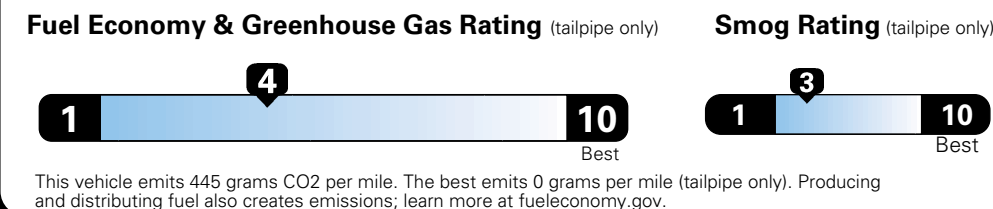

For more information visit: www.dodge.com
 or call 1-800-4ADODGE

FCA US LLC

Fuel Economy and Environment

**Flexible Fuel Vehicle
 Gasoline-Ethanol (E85)**

**You spend
 \$2,500
 in fuel costs
 over 5 years**
 compared to the average new vehicle.

**Annual fuel cost
 \$1,900**

Actual results will vary for many reasons, including driving conditions and how you drive and maintain your vehicle. The average new vehicle gets 27 MPG and cost \$7,000 to fuel over 5 years. Cost estimates are based on 15,000 miles per year at \$2.55 per gallon. This is a dual fueled automobile. MPGe is miles per gasoline gallon equivalent. Vehicle emissions are a significant cause of climate change and smog.