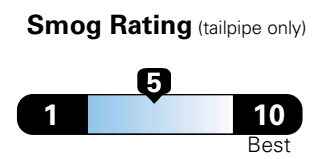

5 YEAR / 60,000 MILE POWERTRAIN WARRANTY

For more information visit: www.dodge.com or call 1-800-4ADODGE

FCA US LLC

Fuel Economy and Environment

Gasoline Vehicle

Fuel Economy These estimates reflect new EPA methods beginning with 2017 models.
21 MPG combined city/hwy
 18 city 25 highway
4.8 gallons per 100 miles

Standard SUV 4WD range from 11 to 93 MPGe. The best vehicle rates 136 MPGe.

You spend \$2,000 in fuel costs over 5 years compared to the average new vehicle.

Annual fuel cost \$1,800

This vehicle emits 427 grams CO2 per mile. The best emits 0 grams per mile (tailpipe only). Producing and distributing fuel also creates emissions; learn more at fuelconomy.gov.