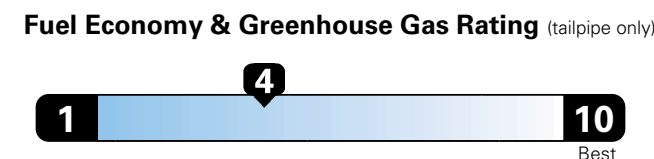

MANUFACTURER'S SUGGESTED RETAIL PRICE OF THIS MODEL INCLUDING DEALER PREPARATION

Base Price: \$45,595

DODGE DURANGO CITADEL AWD
Exterior Color: Granite Exterior Paint
Interior Color: Black Interior Color
Interior: Luxury Leather-Trimmed Bucket Seats
Engine: 3.6-Liter V6 24-Valve VVT Engine with ESS
Transmission: 8-Speed Automatic 850RE Transmission

5 YEAR / 60,000 MILE POWERTRAIN WARRANTY

For more information visit: www.dodge.com or call 1-800-4ADODGE

FCA US LLC

Fuel Economy and Environment

Gasoline Vehicle

Fuel Economy These estimates reflect new EPA methods beginning with 2017 models.
21 MPG combined city/hwy
 18 city 25 highway
4.8 gallons per 100 miles

Standard SUV 4WD range from 11 to 93 MPGe. The best vehicle rates 136 MPGe.

You spend \$2,000 in fuel costs over 5 years compared to the average new vehicle.

Annual fuel cost \$1,800

This vehicle emits 427 grams CO2 per mile. The best emits 0 grams per mile (tailpipe only). Producing and distributing fuel also creates emissions; learn more at fuelconomy.gov.