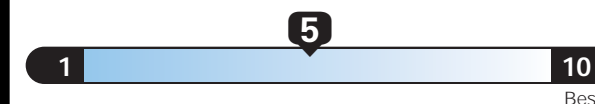

This vehicle emits 426 grams CO2 per mile. The best emits 0 grams per mile (tailpipe only). Producing and distributing fuel also creates emissions; learn more at fuelconomy.gov

Actual results will vary for many reasons, including driving conditions and how you drive and maintain your vehicle. The average new vehicle gets 25 MPG and cost $9,000 to fuel over 5 years. Cost estimates are based on 15,000 miles per year at $3.00 per gallon. MPGe is miles per gasoline gallon equivalent. Vehicle emissions are a significant cause of climate change and smog.

fuelconomy.gov

Calculate personalized estimates and compare vehicles

Smartphone
QR Code™