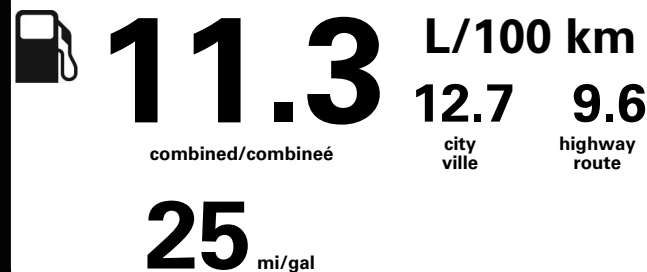

Fuel Consumption / Consommation de carburant