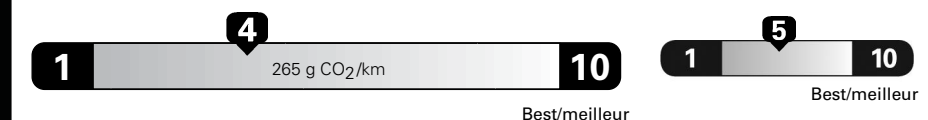

Annual fuel COST
for an annual distance of 20,000 km, and an average fuel price of $0.98 per litre

$ 2 215

Coût annuel en carburant
pour une distance annuelle de 20 000 km, et un prix moyen du carburant de 0,98 $ par litre

Standard SUVs range from /
Les VUS ordinaires font entre

2.5 - 20.3 Le/100 km

L_e is gasoline litre equivalent
L_e signifie litre équivalent d'essence

Carbon Dioxide Rating / Indice de dioxyde de carbone Smog Rating / Indice de Smog