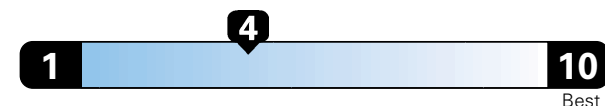

This vehicle emits 427 grams CO2 per mile. The best emits 0 grams per mile (tailpipe only). Producing and distributing fuel also creates emissions; learn more at fuelconomy.gov.

Actual results will vary for many reasons, including driving conditions and how you drive and maintain your vehicle. The average new vehicle gets 27 MPG and cost $7,000 to fuel over 5 years. Cost estimates are based on 15,000 miles per year at $2.55 per gallon. MPGe is miles per gasoline gallon equivalent. Vehicle emissions are a significant cause of climate change and smog.

fuelconomy.gov

Calculate personalized estimates and compare vehicles