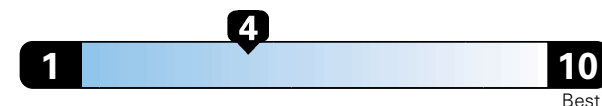

2019 DODGE DURANGO GT BLACKTOP AWD

For more information visit: www.dodge.com
or call 1-800-4ADODGE

FCA US LLC

THIS VEHICLE IS MANUFACTURED TO MEET SPECIFIC UNITED STATES REQUIREMENTS. THIS VEHICLE IS NOT MANUFACTURED FOR SALE OR REGISTRATION OUTSIDE OF THE UNITED STATES.

MANUFACTURER'S SUGGESTED RETAIL PRICE OF THIS MODEL INCLUDING DEALER PREPARATION

Base Price: **$37,245**

DODGE DURANGO GT AWD

Exterior Color: DB Black Exterior Paint
Interior Color: Black Interior Color
Interior: Leather-Trimmed Bucket Seats with Suede Inserts
Engine: 3.6-Liter V6 24-Valve VVT Engine with ESS
Transmission: 8-Speed Automatic 850RE Transmission

STANDARD EQUIPMENT (UNLESS REPLACED BY OPTIONAL EQUIPMENT)

FUNCTIONAL/SAFETY FEATURES

Advanced Multistage Front Airbags
Supplemental Side-Curtain Airbags in All Rows
Supplemental Front Seat-Mounted Side Airbags
Selectable Steering Modes
Sport Mode
Electric Power Steering
Auto-Dimming Rear View Mirror
ParkView® Rear Back-Up Camera
ParkSense® Rear Park-Assist with Stop
Electronic Stability Control
4-Wheel Traction Control
Steering Wheel Mounted Paddle Shifters
Hill Start Assist
Trailer Sway Damping
Keyless Go™
Remote Keyless Entry
Capless Fuel-Fill

INTERIOR FEATURES

Uconnect® 4 with 7-Inch Display
SiriusXM® with 1-Year Radio Sub Call 800-643-2112
Apple CarPlay®
Google Android Auto™
Integrated Voice Command with Bluetooth®

OPTIONAL EQUIPMENT