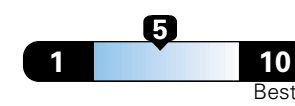

Smog Rating (tailpipe only)

This vehicle emits 427 grams CO2 per mile. The best emits 0 grams per mile (tailpipe only). Producing and distributing fuel also creates emissions; learn more at fuelconomy.gov.

Actual results will vary for many reasons, including driving conditions and how you drive and maintain your vehicle. The average new vehicle gets 27 MPG and cost $7,000 to fuel over 5 years. Cost estimates are based on 15,000 miles per year at $2.55 per gallon. MPGe is miles per gasoline gallon equivalent. Vehicle emissions are a significant cause of climate change and smog.

fuelconomy.gov

Calculate personalized estimates and compare vehicles