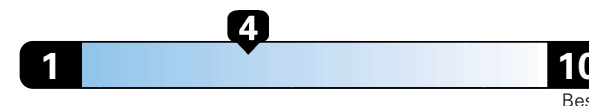

2019 DODGE DURANGO GT PLUS AWD

THIS VEHICLE IS MANUFACTURED TO MEET SPECIFIC UNITED STATES REQUIREMENTS. THIS VEHICLE IS NOT MANUFACTURED FOR SALE OR REGISTRATION OUTSIDE OF THE UNITED STATES.

MANUFACTURER'S SUGGESTED RETAIL PRICE OF THIS MODEL INCLUDING DEALER PREPARATION

Base Price: $37,045

DODGE DURANGO GT AWD
Exterior Color: Billet Exterior Paint
Interior Color: Black Interior Color
Interior: Leather-Trimmed Bucket Seats with Suede Inserts
Engine: 3.6-Liter V6 24-Valve VVT Engine with ESS
Transmission: 8-Speed Automatic 850RE Transmission

STANDARD EQUIPMENT (UNLESS REPLACED BY OPTIONAL EQUIPMENT)

FUNCTIONAL/SAFETY FEATURES

- Advanced Multistage Front Airbags
- Supplemental Side-Curtain Airbags in All Rows
- Supplemental Front Seat-Mounted Side Airbags
- Selectable Steering Modes
- Sport Mode
- Electric Power Steering
- Auto-Dimming Rear View Mirror
- ParkView® Rear Back Up Camera
- ParkSense® Rear Park-Assist with Stop
- Electronic Stability Control
- 4-Wheel Traction Control
- Steering Wheel Mounted Paddle Shifters
- Hill Start Assist
- Trailer Sway Damping
- Keyless Go™
- Remote Keyless Entry
- Capless Fuel-Fill

INTERIOR FEATURES