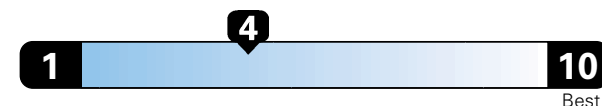

2019 DODGE DURANGO SXT BLACKTOP RWD

For more information visit: www.dodge.com
or call 1-800-4ADODGE

FCA US LLC

THIS VEHICLE IS MANUFACTURED TO MEET SPECIFIC UNITED STATES REQUIREMENTS. THIS VEHICLE IS NOT MANUFACTURED FOR SALE OR REGISTRATION OUTSIDE OF THE UNITED STATES.

MANUFACTURER'S SUGGESTED RETAIL PRICE OF THIS MODEL INCLUDING DEALER PREPARATION

Base Price: $30,195

DODGE DURANGO SXT RWD
Exterior Color: Vice White Exterior Paint
Interior Color: Black Interior Color
Interior: Cloth-Trimmed Bucket Seats
Engine: 3.6-Liter V6 24-Valve VVT Engine with ESS
Transmission: 8-Speed Automatic 850RE Transmission

STANDARD EQUIPMENT (UNLESS REPLACED BY OPTIONAL EQUIPMENT)