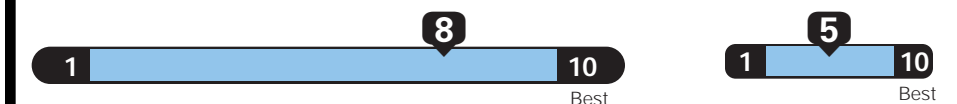

MANUFACTURER'S SUGGESTED RETAIL PRICE OF THIS MODEL INCLUDING DEALER PREPARATION

Base Price: \$19,995

DODGE DART LIMITED
Exterior Color: Bright Silver Metallic Clear Coat Exterior Paint
Interior Color: Black Interior Color
Interior: Limited Leather Seats
Engine: 1.4-Liter I4 Intercooled Turbo w/MultiAir® Eng
Transmission: 6-Speed Dual Dry Clutch Auto Transmission

EPA DOT Fuel Economy and Environment

Gasoline Vehicle

Fuel Economy
31 MPG combined city/hwy
27 city
37 highway
3.2 gallons per 100 miles

Midsized cars range from 13 to 99 MPG. The best vehicle rates 112 MPGe.

You save
\$2,350
in fuel costs
over 5 years
compared to the
average new vehicle.

Annual fuel COST
\$1,850

Fuel Economy & Greenhouse Gas Rating (tailpipe only) Smog Rating (tailpipe only)

This vehicle emits 288 grams CO2 per mile. The best emits 0 grams per mile (tailpipe only). Producing and distributing fuel also creates emissions; learn more at fuel economy.gov