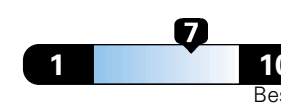

Smog Rating (tailpipe only)

This vehicle emits 106 grams CO2 per mile. The best emits 0 grams per mile (tailpipe only). Producing and distributing fuel also creates emissions; learn more at fuel economy.gov.

Actual results will vary for many reasons, including driving conditions and how you drive and maintain your vehicle. The average new vehicle gets 27 MPG and cost $6,750 to fuel over 5 years. Cost estimates are based on 15,000 miles per year at $2.40 per gallon $0.13 per kW-hr. This is a dual fueled automobile. MPGe is miles per gasoline gallon equivalent. Vehicle emissions are a significant cause of climate change and smog.

fuel economy.gov

Calculate personalized estimates and compare vehicles