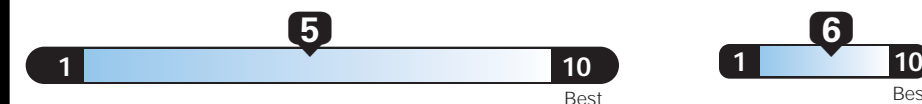

This vehicle emits 416 grams CO2 per mile. The best emits 0 grams per mile (tailpipe only). Producing and distributing fuel also creates emissions; learn more at fuel economy.gov

Actual results will vary for many reasons, including driving conditions and how you drive and maintain your vehicle. The average new vehicle gets 26 MPG and cost $7,000 to fuel over 5 years. Cost estimates are based on 15,000 miles per year at $2.45 per gallon. MPGe is miles per gasoline gallon equivalent. Vehicle emissions are a significant cause of climate change and smog.

fuel economy.gov

Calculate personalized estimates and compare vehicles

Smartphone QR Code™

GOVERNMENT 5-STAR SAFETY RATINGS

This vehicle has not been rated by the government for frontal crash, side crash or rollover risk.

Source: National Highway Traffic Safety Administration (NHTSA)
www.safercar.gov or 1-888-327-4236

PARTS CONTENT INFORMATION

FOR VEHICLES IN THIS CARLINE:
U.S./CANADIAN PARTS CONTENT: 72%
NOTE: PARTS CONTENT DOES NOT INCLUDE FINAL ASSEMBLY, DISTRIBUTION, OR OTHER NON-PARTS COSTS.

FOR THIS VEHICLE:
FINAL ASSEMBLY POINT:
WINDSOR, ONTARIO, CANADA
COUNTRY OF ORIGIN:
ENGINE: UNITED STATES
TRANSMISSION: UNITED STATES