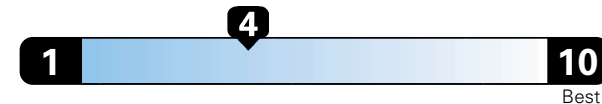

This vehicle emits 401 grams CO2 per mile. The best emits 0 grams per mile (tailpipe only). Producing and distributing fuel also creates emissions; learn more at fuel economy.gov.

Actual results will vary for many reasons, including driving conditions and how you drive and maintain your vehicle. The average new vehicle gets 27 MPG and cost $7,000 to fuel over 5 years. Cost estimates are based on 15,000 miles per year at $2.55 per gallon. MPGe is miles per gasoline gallon equivalent. Vehicle emissions are a significant cause of climate change and smog.

fuel economy.gov

Calculate personalized estimates and compare vehicles