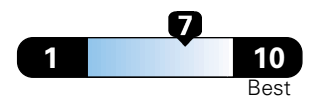

Smog Rating (tailpipe only)

This vehicle emits 401 grams CO2 per mile. The best emits 0 grams per mile (tailpipe only). Producing and distributing fuel also creates emissions; learn more at fuel economy.gov.

Actual results will vary for many reasons, including driving conditions and how you drive and maintain your vehicle. The average new vehicle gets 27 MPG and cost $7,000 to fuel over 5 years. Cost estimates are based on 15,000 miles per year at $2.55 per gallon. MPGe is miles per gasoline gallon equivalent. Vehicle emissions are a significant cause of climate change and smog.

fuel economy.gov

Calculate personalized estimates and compare vehicles