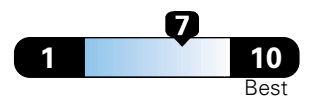

Smog Rating (tailpipe only)

This vehicle emits 401 grams CO2 per mile. The best emits 0 grams per mile (tailpipe only). Producing and distributing fuel also creates emissions; learn more at fuel economy.gov.

Actual results will vary for many reasons, including driving conditions and how you drive and maintain your vehicle. The average new vehicle gets 27 MPG and cost $7,000 to fuel over 5 years. Cost estimates are based on 15,000 miles per year at $2.55 per gallon. MPGe is miles per gasoline gallon equivalent. Vehicle emissions are a significant cause of climate change and smog.

fuel economy.gov

Calculate personalized estimates and compare vehicles