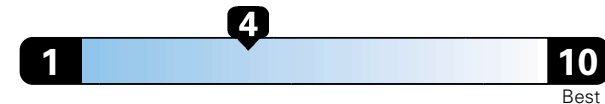

2019

PACIFICA TOURING PLUS

For more information visit: www.chrysler.com
or call 1-800-CHRYSLER

FCA US LLC

IMPORTED FROM DETROIT®

THIS VEHICLE IS MANUFACTURED TO MEET SPECIFIC UNITED STATES REQUIREMENTS. THIS VEHICLE IS NOT MANUFACTURED FOR SALE OR REGISTRATION OUTSIDE OF THE UNITED STATES.

MANUFACTURER'S SUGGESTED RETAIL PRICE OF THIS MODEL INCLUDING DEALER PREPARATION

Base Price: $33,245

CHRYSLER PACIFICA TOURING PLUS
Exterior Color: Granite Crystal Metallic Clear-Coat Exterior Paint
Interior Color: Black / Alloy Interior Colors
Interior: Cloth Bucket Seats
Engine: 3.6L V6 24V VVT Engine with ESS
Transmission: 9-Speed 948TE Automatic Transmission

STANDARD EQUIPMENT (UNLESS REPLACED BY OPTIONAL EQUIPMENT)

FUNCTIONAL/SAFETY FEATURES

Advanced Multistage Front Airbags
Driver Inflatable Knee-Bolster Airbag
Passenger Inflatable Knee-Bolster Air Bag
Supplemental Side-Curtain Airbags in All Rows
Supplemental Front Seat-Mounted Side Airbags
LATCH Ready Child Seat Anchor System
ParkView® Rear Back-Up Camera
SafetyTec Group
ParkSense® Rear Park-Assist with Stop
Blind-Spot and Cross-Path Detection
Universal Garage-Door Opener
Sentry Key® Theft Deterrent System
Electronic Stability Control
Ready-Alert Braking
Hill Start Assist
Tire Inflator Kit (No Compact Spare)
Push-Button Start
Remote-Start System
Remote Proximity - All Doors

INTERIOR FEATURES
2nd-Row and 3rd-Row Stow 'n Go® Seats
8-Way Power Driver Seat
4-Way Power Driver Lumbar Adjust
Driver Seat Auto Advance 'n Return
Google Android Auto™
Apple CarPlay®
Uconnect® 4 with 7-Inch Display
SiriusXM® with 1-Year Radio Sub Call 800-643-2112
Integrated Voice Command with Bluetooth®