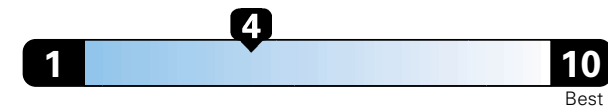

2020

PACIFICA TOURING L PLUS

For more information visit: www.chrysler.com
or call 1-800-CHRYSLER

FCA US LLC

IMPORTED FROM DETROIT®

THIS VEHICLE IS MANUFACTURED TO MEET SPECIFIC UNITED STATES REQUIREMENTS. THIS VEHICLE IS NOT MANUFACTURED FOR SALE OR REGISTRATION OUTSIDE OF THE UNITED STATES.

MANUFACTURER'S SUGGESTED RETAIL PRICE OF THIS MODEL INCLUDING DEALER PREPARATION

Base Price: $39,545

CHRYSLER PACIFICA TOURING L PLUS
Exterior Color: Maximum Steel Metallic Clear-Coat Exterior Paint
Interior Color: Black / Alloy Interior Colors
Interior: Perforated Leather-Trim Bucket Seats
Engine: 3.6L V6 24V VVT Engine Upp I w/ESS
Transmission: 9-Speed 948TE Automatic Transmission

STANDARD EQUIPMENT (UNLESS REPLACED BY OPTIONAL EQUIPMENT)
FUNCTIONAL/SAFETY FEATURES

- Advanced Multistage Front Air Bags
- Driver Inflatable Knee-Bolster Air Bag
- Passenger Inflatable Knee-Bolster Air Bag
- Supplemental Side-Curtain All-Rows Air Bags
- Supplemental Front Seat-Side Air Bags
- LATCH Ready Child Seat Anchor System
- ParkView® Rear Back-Up Camera
- SafetyTec
- Blind-Spot and Rear Cross-Path Detection
- ParkSense® Rear Park Assist with Stop Hill Start Assist
- Sentry Key® Theft Deterrent System
- Remote Proximity for All Doors
- Push-Button Start
- Remote-Start System
- Universal Garage Door Opener
- Electronic Stability Control
- Tire Service Kit