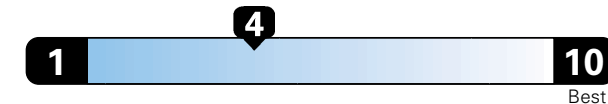

2019

PACIFICA TOURING L PLUS

For more information visit: www.chrysler.com
or call 1-800-CHRYSLER

FCA US LLC

IMPORTED FROM DETROIT®

THIS VEHICLE IS MANUFACTURED TO MEET SPECIFIC UNITED STATES REQUIREMENTS. THIS VEHICLE IS NOT MANUFACTURED FOR SALE OR REGISTRATION OUTSIDE OF THE UNITED STATES.

MANUFACTURER'S SUGGESTED RETAIL PRICE OF THIS MODEL INCLUDING DEALER PREPARATION

Base Price: $39,395

CHRYSLER PACIFICA TOURING L PLUS
Exterior Color: Granite Crystal Metallic Clear-Coat Exterior Paint
Interior Color: Black / Alloy Interior Colors
Interior: Perforated Leather-Trim Bucket Seats
Engine: 3.6L V6 24V VVT Engine with ESS
Transmission: 9-Speed 948TE Automatic Transmission

STANDARD EQUIPMENT (UNLESS REPLACED BY OPTIONAL EQUIPMENT)

FUNCTIONAL/SAFETY FEATURES

- Advanced Multistage Front Airbags
- Driver Inflatable Knee-Bolster Airbag
- Passenger Inflatable Knee-Bolster Air Bag
- Supplemental Side-Curtain Airbags in All Rows
- Supplemental Front Seat-Mounted Side Airbags
- LATCH Ready Child Seat Anchor System
- ParkView® Rear Back-Up Camera
- SafetyTec Group
- Blind-Spot and Cross-Path Detection
- ParkSense® Rear Park-Assist with Stop Hill Start Assist
- Sentry Key® Theft Deterrent System
- Remote Proximity - All Doors
- Keyless Go™
- Remote-Start System
- Universal Garage-Door Opener
- Electronic Stability Control
- Tire Inflator Kit (No Compact Spare)

INTERIOR FEATURES