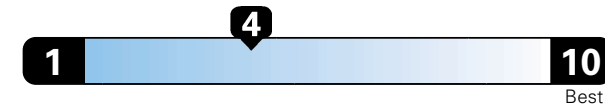

Fuel Economy and Environment

Gasoline Vehicle

Fuel Economy These estimates reflect new EPA methods beginning with 2017 models.
22 MPG
combined city/hwy
19 city 28 highway

Minivan range from 20 to 48 MPGe.
The best vehicle rates 136 MPGe.

4.5 gallons per 100 miles

You spend \$1,750
in fuel costs over 5 years compared to the average new vehicle.

Annual fuel cost \$1,750

Fuel Economy & Greenhouse Gas Rating (tailpipe only)

Smog Rating (tailpipe only)