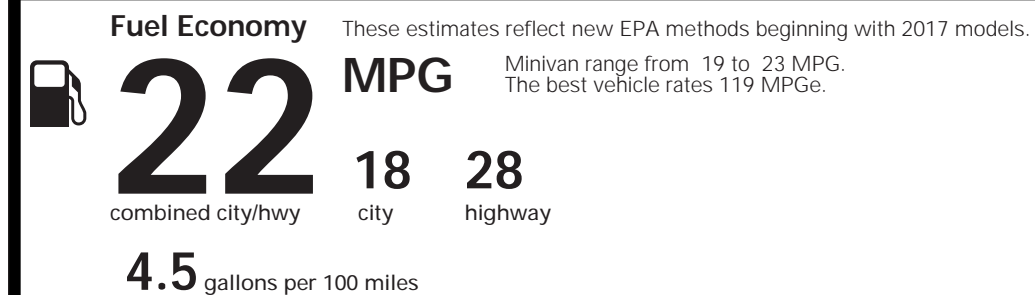

Power Liftgate

Power Sliding Doors

Premium Fog Lamps

LED Tail Lamps

Power Heated Fold-Away Mirrors

Painted Front Fascia with Chrome Accents

OPTIONAL EQUIPMENT (May Replace Standard Equipment)

Customer Preferred Package 25L

Uconnect® 8.4 NAV

$995

Uconnect® Access 1-Yr Trial (Registration Req'd)

8.4-Inch Touchscreen Display

GPS Navigation

HD Radio

SiriusXM Traffic / 5-Yr Traffic Subscription

SiriusXM Travel Link 5-Yr Travel Link Subscription

Uconnect® Access

For Details Visit www.DriveUconnect.com

GPS Antenna Input

Inflatable Spare Tire Kit with Sealant

$295

17-Inch Inflatable Spare Tire

DESTINATION CHARGE

$995

TOTAL PRICE: * $36,780

WARRANTY COVERAGE

5-year or 60,000-mile Powertrain Limited Warranty.

3-year or 36,000-mile Basic Limited Warranty.

Ask Dealer for a copy of the limited warranties or

see your owner's manual for details.

**5 YEAR / 60,000 MILE
POWERTRAIN WARRANTY**

Assembly Point/Port of Entry: WINDSOR, ONTARIO, CANADA

VIN: 2C4-RC1BGXHR-540598

L4-VON: 9800

S.L.
0723

THIS LABEL IS ADDED TO THIS VEHICLE TO COMPLY WITH FEDERAL LAW. THE LABEL CANNOT BE REMOVED OR ALTERED PRIOR TO DELIVERY TO THE ULTIMATE PURCHASER.

* STATE AND/OR LOCAL TAXES IF ANY, LICENSE AND TITLE FEES AND DEALER SUPPLIED AND INSTALLED OPTIONS AND ACCESSORIES ARE NOT INCLUDED IN THIS PRICE. DISCOUNT, IF ANY, IS BASED ON PRICE OF OPTIONS IF PURCHASED SEPARATELY.

EPA DOT Fuel Economy and Environment

Gasoline Vehicle

You spend **$1,250** more in fuel costs over 5 years compared to the average new vehicle.

Annual fuel cost **$1,650**

Fuel Economy & Greenhouse Gas Rating (tailpipe only) Smog Rating (tailpipe only)

This vehicle emits 416 grams CO2 per mile. The best emits 0 grams per mile (tailpipe only). Producing and distributing fuel also creates emissions; learn more at fuel economy.gov

Actual results will vary for many reasons, including driving conditions and how you drive and maintain your vehicle. The average new vehicle gets 26 MPG and cost $7,000 to fuel over 5 years. Cost estimates are based on 15,000 miles per year at $2.45 per gallon. MPGe is miles per gasoline gallon equivalent. Vehicle emissions are a significant cause of climate change and smog.

fuel economy.gov

Calculate personalized estimates and compare vehicles

Smartphone QR Code™

GOVERNMENT 5-STAR SAFETY RATINGS

This vehicle has not been rated by the government for frontal crash, side crash or rollover risk.

Source: National Highway Traffic Safety Administration (NHTSA)
www.safercar.gov or 1-888-327-4236

PARTS CONTENT INFORMATION

FOR VEHICLES IN THIS CARLINE:
U.S./CANADIAN PARTS CONTENT: 72%
NOTE: PARTS CONTENT DOES NOT INCLUDE FINAL ASSEMBLY, DISTRIBUTION, OR OTHER NON-PARTS COSTS.

FOR THIS VEHICLE:
FINAL ASSEMBLY POINT:
WINDSOR, ONTARIO, CANADA
COUNTRY OF ORIGIN:
ENGINE: MEXICO
TRANSMISSION: UNITED STATES