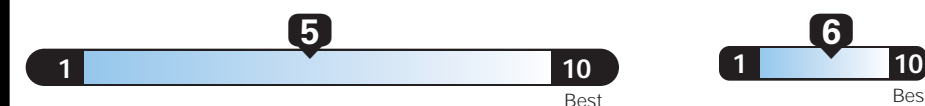

Fuel Economy & Greenhouse Gas Rating (tailpipe only) Smog Rating (tailpipe only)

This vehicle emits 416 grams CO2 per mile. The best emits 0 grams per mile (tailpipe only). Producing and distributing fuel also creates emissions; learn more at fuel economy.gov

Actual results will vary for many reasons, including driving conditions and how you drive and maintain your vehicle. The average new vehicle gets 26 MPG and cost $7,000 to fuel over 5 years. Cost estimates are based on 15,000 miles per year at $2.45 per gallon. MPGe is miles per gasoline gallon equivalent. Vehicle emissions are a significant cause of climate change and smog.

fuel economy.gov

Calculate personalized estimates and compare vehicles

Smartphone QR Code™

GOVERNMENT 5-STAR SAFETY RATINGS

This vehicle has not been rated by the government for frontal crash, side crash or rollover risk.

Source: National Highway Traffic Safety Administration (NHTSA)
www.safercar.gov or 1-888-327-4236

PARTS CONTENT INFORMATION

FOR VEHICLES IN THIS CARLINE:
U.S./CANADIAN PARTS CONTENT: 72%
NOTE: PARTS CONTENT DOES NOT INCLUDE FINAL ASSEMBLY, DISTRIBUTION, OR OTHER NON-PARTS COSTS.

FOR THIS VEHICLE:
FINAL ASSEMBLY POINT:
WINDSOR, ONTARIO, CANADA
COUNTRY OF ORIGIN:
ENGINE: MEXICO
TRANSMISSION: UNITED STATES