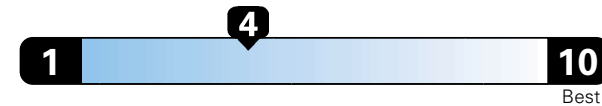

2019

PACIFICA TOURING L

For more information visit: www.chrysler.com
or call 1-800-CHRYSLER

FCA US LLC

IMPORTED FROM DETROIT®

THIS VEHICLE IS MANUFACTURED TO MEET SPECIFIC UNITED STATES REQUIREMENTS. THIS VEHICLE IS NOT MANUFACTURED FOR SALE OR REGISTRATION OUTSIDE OF THE UNITED STATES.

MANUFACTURER'S SUGGESTED RETAIL PRICE OF THIS MODEL INCLUDING DEALER PREPARATION

Base Price: $36,545

CHRYSLER PACIFICA TOURING L
Exterior Color: Maximum Steel Metallic Clear-Coat Exterior Paint
Interior Color: Black / Alloy Interior Colors
Interior: Perforated Leather-Trim Bucket Seats
Engine: 3.6L V6 24V VVT Engine with ESS
Transmission: 9-Speed FWD Automatic Transmission

STANDARD EQUIPMENT (UNLESS REPLACED BY OPTIONAL EQUIPMENT)

FUNCTIONAL/SAFETY FEATURES

- Advanced Multistage Front Airbags
- Driver Inflatable Knee-Bolster Airbag
- Passenger Inflatable Knee-Bolster Airbag
- Supplemental Side-Curtain Airbags in All Rows
- Supplemental Front Seat-Mounted Side Airbags
- LATCH Ready Child Seat Anchor System
- ParkView® Rear Back-Up Camera
- SafetyTec Group
- Blind-Spot and Cross-Path Detection
- ParkSense® Rear Park-Assist with Stop
- Electronic Stability Control
- Ready-Alert Braking
- Hill Start Assist
- Capless Fuel-Fill
- Tire Inflator Kit (No Compact Spare)
- Remote-Start System
- Universal Garage-Door Opener
- Sentry Key® Theft Deterrent System
- Remote Proximity - All Doors
- Keyless Go™

INTERIOR FEATURES