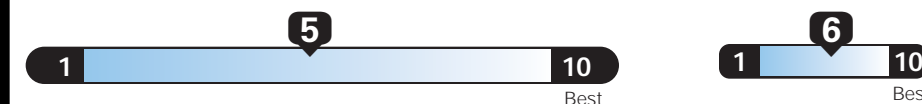

Fuel Economy & Greenhouse Gas Rating (tailpipe only) Smog Rating (tailpipe only)

This vehicle emits 416 grams CO2 per mile. The best emits 0 grams per mile (tailpipe only). Producing and distributing fuel also creates emissions; learn more at fuel economy.gov

Actual results will vary for many reasons, including driving conditions and how you drive and maintain your vehicle. The average new vehicle gets 26 MPG and cost $7,000 to fuel over 5 years. Cost estimates are based on 15,000 miles per year at $2.45 per gallon. MPGe is miles per gasoline gallon equivalent. Vehicle emissions are a significant cause of climate change and smog.

fuel economy.gov

Calculate personalized estimates and compare vehicles

Smartphone QR Code™

GOVERNMENT 5-STAR SAFETY RATINGS

This vehicle has not been rated by the government for frontal crash, side crash or rollover risk.

Source: National Highway Traffic Safety Administration (NHTSA)
www.safercar.gov or 1-888-327-4236

PARTS CONTENT INFORMATION

FOR VEHICLES IN THIS CARLINE:
U.S./CANADIAN PARTS CONTENT: 72%
NOTE: PARTS CONTENT DOES NOT INCLUDE FINAL ASSEMBLY, DISTRIBUTION, OR OTHER NON-PARTS COSTS.

FOR THIS VEHICLE:
FINAL ASSEMBLY POINT:
WINDSOR, ONTARIO, CANADA
COUNTRY OF ORIGIN:
ENGINE: MEXICO
TRANSMISSION: UNITED STATES