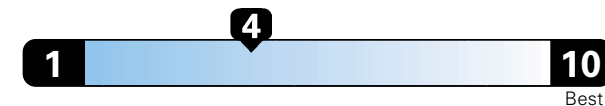

2019

PACIFICA TOURING L

For more information visit: www.chrysler.com
or call 1-800-CHRYSLER

FCA US LLC

IMPORTED FROM DETROIT®

THIS VEHICLE IS MANUFACTURED TO MEET SPECIFIC UNITED STATES REQUIREMENTS. THIS VEHICLE IS NOT MANUFACTURED FOR SALE OR REGISTRATION OUTSIDE OF THE UNITED STATES.

MANUFACTURER'S SUGGESTED RETAIL PRICE OF THIS MODEL INCLUDING DEALER PREPARATION

Base Price: $36,545

CHRYSLER PACIFICA TOURING L
Exterior Color: Bright White Clear-Coat Exterior Paint
Interior Color: Black / Alloy Interior Colors
Interior: Perforated Leather-Trim Bucket Seats
Engine: 3.6L V6 24V VVT Engine with ESS
Transmission: 9-Speed FWD Automatic Transmission

STANDARD EQUIPMENT (UNLESS REPLACED BY OPTIONAL EQUIPMENT)

FUNCTIONAL/SAFETY FEATURES

- Advanced Multistage Front Airbags
- Driver Inflatable Knee-Bolster Airbag
- Passenger Inflatable Knee-Bolster Airbag
- Supplemental Side-Curtain Airbags in All Rows
- Supplemental Front Seat-Mounted Side Airbags
- LATCH Ready Child Seat Anchor System
- ParkView® Rear Back-Up Camera
- SafetyTec Group
- Blind-Spot and Cross-Path Detection
- ParkSense® Rear Park-Assist with Stop
- Electronic Stability Control
- Ready-Alert Braking
- Hill Start Assist
- Capless Fuel-Fill
- Tire Inflator Kit (No Compact Spare)
- Remote-Start System
- Universal Garage-Door Opener
- Sentry Key® Theft Deterrent System
- Remote Proximity - All Doors
- Keyless Go™

INTERIOR FEATURES