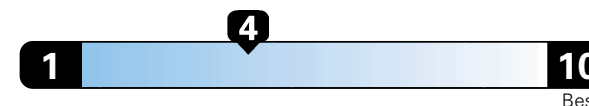

This vehicle emits 415 grams CO2 per mile. The best emits 0 grams per mile (tailpipe only). Producing and distributing fuel also creates emissions; learn more at fuelconomy.gov.

Smog Rating (tailpipe only)