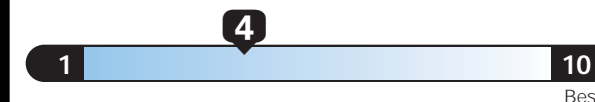

This vehicle emits 503 grams CO2 per mile. The best emits 0 grams per mile (tailpipe only). Producing and distributing fuel also creates emissions; learn more at fuel economy.gov

Actual results will vary for many reasons, including driving conditions and how you drive and maintain your vehicle. The average new vehicle gets 23 MPG and cost $11,500 to fuel over 5 years. Cost estimates are based on 15,000 miles per year at $3.50 per gallon. MPGe is miles per gasoline gallon equivalent. Vehicle emissions are a significant cause of climate change and smog.

fuel economy.gov

Calculate personalized estimates and compare vehicles

Smartphone QR Code™