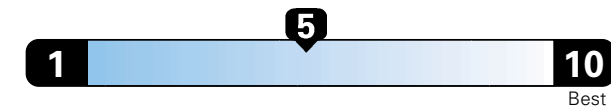

2018

300 LIMITED

For more information visit: www.chrysler.com
or call 1-800-CHRYSLER

FCA US LLC

THIS VEHICLE IS MANUFACTURED TO MEET SPECIFIC UNITED STATES REQUIREMENTS. THIS VEHICLE IS NOT MANUFACTURED FOR SALE OR REGISTRATION OUTSIDE OF THE UNITED STATES.

MANUFACTURER'S SUGGESTED RETAIL PRICE OF THIS MODEL INCLUDING DEALER PREPARATION

Base Price: $36,595

CHRYSLER 300 LIMITED
Exterior Color: Granite Crystal Exterior Paint
Interior Color: Black Interior Color
Interior: Leather with Perforated Insert Bucket Seats
Engine: 3.6-Liter V6 24-Valve VVT Engine
Transmission: 8-Speed Automatic Transmission
STANDARD EQUIPMENT (UNLESS REPLACED BY OPTIONAL EQUIPMENT)
FUNCTIONAL/SAFETY FEATURES

- Advanced Multistage Front Airbags
- Supplemental Side-Curtain Front and Rear Airbags
- Supplemental Front Seat-Mounted Side Airbags
- ParkView® Rear Back Up Camera
- 4-Wheel Independent Touring Suspension
- Anti-Lock 4-Wheel Disc Brakes
- Electronic Stability Control
- Electronic Roll Mitigation
- Tire Pressure Monitoring Display
- Keyless Go™
- Remote Start System
- Sentry Key® Theft Deterrent System
- Acoustic Windshield
- Universal Garage Door Opener