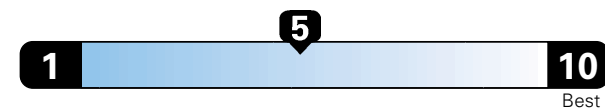

2019

300S

For more information visit: www.chrysler.com or call 1-800-CHRYSLER

FCA US LLC

IMPORTED FROM DETROIT®

THIS VEHICLE IS MANUFACTURED TO MEET SPECIFIC UNITED STATES REQUIREMENTS. THIS VEHICLE IS NOT MANUFACTURED FOR SALE OR REGISTRATION OUTSIDE OF THE UNITED STATES.

MANUFACTURER'S SUGGESTED RETAIL PRICE OF THIS MODEL INCLUDING DEALER PREPARATION

Base Price: $36,645

CHRYSLER 300S
Exterior Color: Bright White Exterior Paint
Interior Color: Black Interior Color
Interior: Leather-Trimmed Sport Seats
Engine: 3.6-Liter V6 24-Valve VVT Engine
Transmission: TorqueFlite® 8-Speed Automatic Transmission
STANDARD EQUIPMENT (UNLESS REPLACED BY OPTIONAL EQUIPMENT)
FUNCTIONAL/SAFETY FEATURES

300 Horsepower Rating
Sport Mode
4-Wheel Independent Performance Suspension
Advanced Multistage Front Airbags
Supplemental Side-Curtain Front and Rear Airbags
Supplemental Front Seat-Mounted Side Airbags
Driver Inflatable Knee-Bolster Airbag
ParkView® Rear Back-Up Camera
Electronic Stability Control
Electronic Roll Mitigation
All Speed Traction Control
Push-Button Start
Remote-Start System
Acoustic Windshield
Acoustic Front Door Glass
Compact Spare Tire
18.5-Gallon Fuel Tank