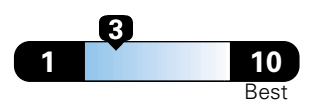

Smog Rating (tailpipe only)

This vehicle emits 389 grams CO2 per mile. The best emits 0 grams per mile (tailpipe only). Producing and distributing fuel also creates emissions; learn more at fueleconomy.gov.

Actual results will vary for many reasons, including driving conditions and how you drive and maintain your vehicle. The average new vehicle gets 27 MPG and cost $7,000 to fuel over 5 years. Cost estimates are based on 15,000 miles per year at $2.55 per gallon. MPGe is miles per gasoline gallon equivalent. Vehicle emissions are a significant cause of climate change and smog.

fueleconomy.gov

Calculate personalized estimates and compare vehicles