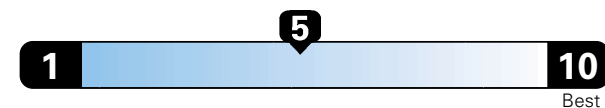

2019

300 TOURING-L

For more information visit: www.chrysler.com
or call 1-800-CHRYSLER

FCA US LLC

IMPORTED FROM DETROIT®

THIS VEHICLE IS MANUFACTURED TO MEET SPECIFIC UNITED STATES REQUIREMENTS. THIS VEHICLE IS NOT MANUFACTURED FOR SALE OR REGISTRATION OUTSIDE OF THE UNITED STATES.

MANUFACTURER'S SUGGESTED RETAIL PRICE OF THIS MODEL INCLUDING DEALER PREPARATION

Base Price: $28,995

CHRYSLER 300 TOURING
Exterior Color: Bright White Exterior Paint
Interior Color: Black Interior Color
Interior: Leather-Trimmed Bucket Seats
Engine: 3.6-Liter V6 24-Valve VVT Engine
Transmission: TorqueFlite® 8-Speed Automatic Transmission
STANDARD EQUIPMENT (UNLESS REPLACED BY OPTIONAL EQUIPMENT)
FUNCTIONAL/SAFETY FEATURES

Advanced Multistage Front Airbags
Supplemental Side-Curtain Front and Rear Airbags
Supplemental Front Seat-Mounted Side Airbags
Driver Inflatable Knee-Bolster Airbag
ParkView® Rear Back-Up Camera
4-Wheel Independent Touring Suspension
Electronic Stability Control
Electronic Roll Mitigation
All Speed Traction Control
4-Wheel Disc Anti-Lock Brakes
Keyless Go™
Acoustic Windshield
Acoustic Front Door Glass
Compact Spare Tire
18.5-Gallon Fuel Tank