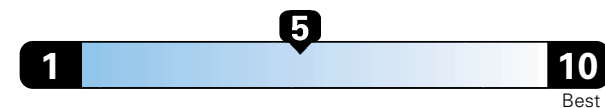

ALFA ROMEO STELVIO TI SPORT AWD

2019 MODEL YEAR

THIS VEHICLE IS MANUFACTURED TO MEET SPECIFIC UNITED STATES REQUIREMENTS. THIS VEHICLE IS NOT MANUFACTURED FOR SALE OR REGISTRATION OUTSIDE OF THE UNITED STATES.

MANUFACTURER'S SUGGESTED RETAIL PRICE OF THIS MODEL INCLUDING DEALER PREPARATION

Base Price: **$44,495**

ALFA STELVIO TI AWD
Exterior Color: Vulcano Black Metallic Exterior Paint
Interior Color: Black / Red Interior Colors
Interior: Sport Leather Seats
Engine: 2.0L 280HP Turbocharged I4 Engine
Transmission: 8-Speed Automatic Transmission

STANDARD EQUIPMENT (UNLESS REPLACED BY OPTIONAL EQUIPMENT)

FUNCTIONAL/SAFETY FEATURES
Supplemental Front Seat-Mounted Side Airbags
LATCH Ready Child Seat Anchor System
Rear Back-Up Camera
Front / Rear Park-Assist Sensors
Remote Keyless Entry
Pushbutton Start
Remote-Start System
Stop / Start System
Alfa DNA Drive Mode System
Carbon Fiber Drive Shaft
Power Folding Heated Mirrors
Rain-Sensitive Windshield Wipers
Heated Washer Nozzles
Power Liftgate with Remote Liftgate Release
Hill Descent Control
Tire Service Kit

INTERIOR FEATURES
8.8-Inch AM / FM Bluetooth® Radio
Apple CarPlay®
Google Android Auto™
SiriusXM® with 1-Year Radio Sub Call 800-643-2112
Cluster 7.0-Inch TFT Color Display
8-Speaker Audio System
Media Input Hub with Aux
Dual Rear Charge USB Ports
12-Volt Center Console Power Outlet
Dark Gray Oak Wood Interior Trim
Leather-Wrapped Steering Wheel
Steering Wheel Mounted Audio Controls
Heated Steering Wheel
Heated Front Seats
Power 6-Way Driver Seat
Power 6-Way Front Passenger Seat
4-Way Power Driver Lumbar Adjust
4-Way Power Passenger Lumbar Adjust
Ambient Lighting Package