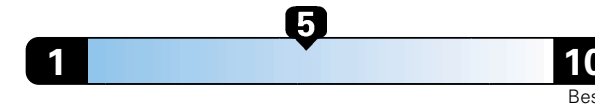

This vehicle emits 364 grams CO2 per mile. The best emits 0 grams per mile (tailpipe only). Producing and distributing fuel also creates emissions; learn more at fuelconomy.gov.

Actual results will vary for many reasons, including driving conditions and how you drive and maintain your vehicle. The average new vehicle gets 27 MPG and cost $7,000 to fuel over 5 years. Cost estimates are based on 15,000 miles per year at $3.00 per gallon. MPGe is miles per gasoline gallon equivalent. Vehicle emissions are a significant cause of climate change and smog.

fuelconomy.gov

Calculate personalized estimates and compare vehicles

Smartphone
QR Code