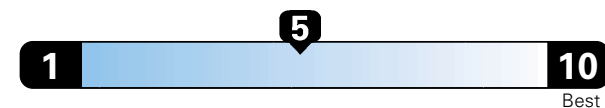

FCA US LLC

Fuel Economy and Environment

Gasoline Vehicle

Fuel Economy These estimates reflect new EPA methods beginning with 2017 models.
24 MPG
combined city/hwy
22 city
28 highway

Small SUV 4WD range from 18 to 120 MPG .
The best vehicle rates 136 MPGe.

4.2 gallons per 100 miles

You spend
\$2,500
in fuel costs
over 5 years
compared to the
average new vehicle.

Annual fuel cost
\$1,900

Fuel Economy & Greenhouse Gas Rating (tailpipe only)

Smog Rating (tailpipe only)