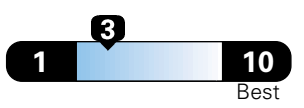

4.2 gallons per 100 miles

You spend
\$2,500
in fuel costs
over 5 years
compared to the
average new vehicle.

Annual fuel cost
\$1,900

Fuel Economy & Greenhouse Gas Rating (tailpipe only)

Smog Rating (tailpipe only)