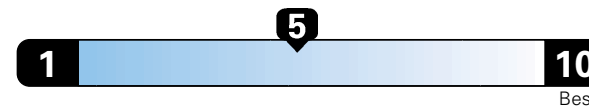

ALFA ROMEO STELVIO SPORT AWD

2019 MODEL YEAR

THIS VEHICLE IS MANUFACTURED TO MEET SPECIFIC UNITED STATES REQUIREMENTS. THIS VEHICLE IS NOT MANUFACTURED FOR SALE OR REGISTRATION OUTSIDE OF THE UNITED STATES.

MANUFACTURER'S SUGGESTED RETAIL PRICE OF THIS MODEL INCLUDING DEALER PREPARATION

Base Price: $42,545

ALFA STELVIO AWD

Exterior Color: Alfa White Exterior Paint

Interior Color: Black/Chocolate Interior Colors

Interior: Leather Seats

Engine: 2.0L 280HP Turbocharged I4 Engine

Transmission: 8-Speed Automatic Transmission

STANDARD EQUIPMENT (UNLESS REPLACED BY OPTIONAL EQUIPMENT)

FUNCTIONAL/SAFETY FEATURES

Supplemental Front Seat-Mounted Side Airbags

LATCH Ready Child Seat Anchor System

Rear Back-Up Camera

Rear Parking Assist Sensors

Remote Keyless Entry

Push-Button Start

Remote-Start System

Stop / Start System

Alfa DNA Drive Mode System

Carbon Fiber Drive Shaft

Cruise Control

Power Folding Heated Mirrors

Rain-Sensitive Windshield Wipers

Power Liftgate with Remote Liftgate Release

Hill Descent Control

Engine Cover with Alfa Romeo Script

INTERIOR FEATURES

6.5-Inch AM / FM Radio with Bluetooth®

Apple CarPlay®

Google Android Auto™

Cluster 7.0-Inch TFT Color Display

8-Speaker Audio System

Media Input Hub with Aux

Dual Rear Charge USB Ports

12-Volt Center Console Power Outlet

Leather-Wrapped Steering Wheel

Steering Wheel Mounted Audio Controls

Ambient Lighting Package

Auto-Dimming Rear View Mirror with Microphone

A/C Auto Temperature Control w/Dual Zone Control

Power 6-Way Driver Seat

Power 6-Way Front Passenger Seat

4-Way Power Driver Lumbar Adjust

4-Way Power Passenger Lumbar Adjust

OPTIONAL EQUIPMENT (May Replace Standard Equipment)

Sport AWD - Package 22J

$2,000

Gloss Black Roof Rails