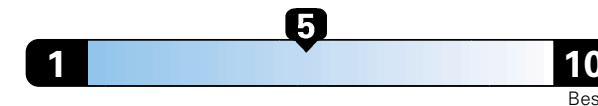

Fuel Economy and Environment

Gasoline Vehicle

Fuel Economy These estimates reflect new EPA methods beginning with 2017 models.
24 MPG
combined city/hwy
22 city
28 highway

Small SUV 4WD range from 18 to 120 MPG .
The best vehicle rates 136 MPGe.

4.2 gallons per 100 miles

You spend
$2,500
in fuel costs
over 5 years
compared to the
average new vehicle.

Annual fuel cost
$1,900

Fuel Economy & Greenhouse Gas Rating (tailpipe only)