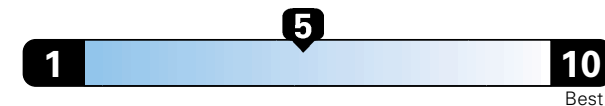

ALFA ROMEO STELVIO SPORT AWD

2019 MODEL YEAR

THIS VEHICLE IS MANUFACTURED TO MEET SPECIFIC UNITED STATES REQUIREMENTS. THIS VEHICLE IS NOT MANUFACTURED FOR SALE OR REGISTRATION OUTSIDE OF THE UNITED STATES.

MANUFACTURER'S SUGGESTED RETAIL PRICE OF THIS MODEL INCLUDING DEALER PREPARATION

Base Price: $42,195

ALFA STELVIO AWD

Exterior Color: Verde Visconti (Green) Metallic Exterior Paint

Interior Color: Black/Chocolate Interior Colors

Interior: Leather Seats

Engine: 2.0L 280HP Turbocharged I4 Engine

Transmission: 8-Speed Automatic Transmission

STANDARD EQUIPMENT (UNLESS REPLACED BY OPTIONAL EQUIPMENT)

FUNCTIONAL/SAFETY FEATURES

- Supplemental Front Seat-Mounted Side Airbags
- LATCH Ready Child Seat Anchor System
- Rear Back-Up Camera
- Rear Parking Assist Sensors
- Remote Keyless Entry
- Pushbutton Start
- Remote-Start System
- Stop / Start System
- Alfa DNA Drive Mode System
- Carbon Fiber Drive Shaft
- Cruise Control
- Power Folding Heated Mirrors
- Rain-Sensitive Windshield Wipers
- Power Liftgate with Remote Liftgate Release
- Hill Descent Control
- Engine Cover with Alfa Romeo Script

INTERIOR FEATURES

- 6.5-Inch AM / FM Radio with Bluetooth®
- Apple CarPlay®
- Google Android Auto™
- Cluster 7.0-Inch TFT Color Display
- 8-Speaker Audio System
- Media Input Hub with Aux
- Dual Rear Charge USB Ports
- 12-Volt Center Console Power Outlet
- Leather-Wrapped Steering Wheel
- Steering Wheel Mounted Audio Controls
- Ambient Lighting Package
- Auto-Dimming Rear View Mirror with Microphone
- A/C Auto Temperature Control w/Dual Zone Control
- Power 6-Way Driver Seat
- Power 6-Way Front Passenger Seat
- Power 4-Way Driver Lumbar Adjust
- Power 4-Way Passenger Lumbar Adjust
- Driver Seat Memory
- Cargo Compartment Cover

EXTERIOR FEATURES