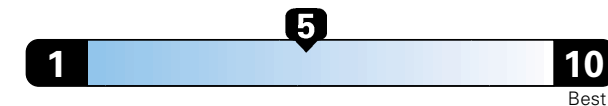

ALFA ROMEO STELVIO SPORT RWD

2019 MODEL YEAR

THIS VEHICLE IS MANUFACTURED TO MEET SPECIFIC UNITED STATES REQUIREMENTS. THIS VEHICLE IS NOT MANUFACTURED FOR SALE OR REGISTRATION OUTSIDE OF THE UNITED STATES.

MANUFACTURER'S SUGGESTED RETAIL PRICE OF THIS MODEL INCLUDING DEALER PREPARATION

Base Price: **$40,195**

ALFA STELVIO RWD

Exterior Color: Vulcano Black Metallic Exterior Paint

Interior Color: Black / Red Interior Colors

Interior: Leather Seats

Engine: 2.0L 280HP Turbocharged I4 Engine

Transmission: 8-Speed Automatic Transmission

STANDARD EQUIPMENT (UNLESS REPLACED BY OPTIONAL EQUIPMENT)

FUNCTIONAL/SAFETY FEATURES

- Supplemental Front Seat-Mounted Side Airbags
- LATCH Ready Child Seat Anchor System
- Rear Back-Up Camera
- Rear Parking Assist Sensors
- Remote Keyless Entry
- Push-Button Start
- Remote-Start System
- Stop / Start System
- Alfa DNA Drive Mode System
- Carbon Fiber Drive Shaft
- Cruise Control
- Power Folding Heated Mirrors
- Rain-Sensitive Windshield Wipers
- Power Liftgate with Remote Liftgate Release
- Hill Descent Control
- Engine Cover with Alfa Romeo Script

INTERIOR FEATURES

- 6.5-Inch AM / FM Radio with Bluetooth®
- Apple CarPlay®
- Google Android Auto™
- Cluster 7.0-Inch TFT Color Display
- 8-Speaker Audio System
- Media Input Hub with Aux
- Dual Rear Charge USB Ports
- 12-Volt Center Console Power Outlet
- Leather-Wrapped Steering Wheel
- Steering Wheel Mounted Audio Controls
- Ambient Lighting Package
- Auto-Dimming Rear View Mirror with Microphone
- A/C Auto Temperature Control w/Dual Zone Control
- Power 6-Way Driver Seat
- Power 6-Way Front Passenger Seat
- 4-Way Power Driver Lumbar Adjust
- 4-Way Power Passenger Lumbar Adjust
- Driver Seat Memory
- Cargo Compartment Cover

EXTERIOR FEATURES