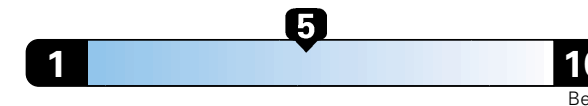

ALFA ROMEO STELVIO SPORT AWD

2018 MODEL YEAR

THIS VEHICLE IS MANUFACTURED TO MEET SPECIFIC UNITED STATES REQUIREMENTS. THIS VEHICLE IS NOT MANUFACTURED FOR SALE OR REGISTRATION OUTSIDE OF THE UNITED STATES.

MANUFACTURER'S SUGGESTED RETAIL PRICE OF THIS MODEL INCLUDING DEALER PREPARATION

Base Price: $41,995

ALFA STELVIO AWD

Exterior Color: Vulcano Black Metallic Exterior Paint

Interior Color: Black/Black Interior Colors

Interior: Leather Seats

Engine: 2.0L I4 Direct Injection Turbo Engine

Transmission: 8-Speed Automatic Transmission

STANDARD EQUIPMENT (UNLESS REPLACED BY OPTIONAL EQUIPMENT)

FUNCTIONAL/SAFETY FEATURES

Supplemental Front Seat-Mounted Side Airbags

LATCH Ready Child Seat Anchor System

Rear Parking Assist Sensors

Rear Back-Up Camera

Remote Keyless Entry

Pushbutton Start

Remote Start System

Stop-Start Systems

Alfa DNA Drive Mode System

Carbon Fiber Drive Shaft

Cruise Control

Power Folding Heated Mirrors

Rain Sensitive Windshield Wipers

Power Liftgate with Remote Liftgate Release

Hill Descent Control

Engine Cover with Alfa Romeo Script

INTERIOR FEATURES

6.5-Inch AM / FM Radio with Bluetooth®

Cluster 7.0-Inch TFT Color Display

8 Speaker Audio System

12V Center Console Power Outlet

Media Input Hub with Aux

Dual Rear Charge USB Ports

Leather-Wrapped Flat Bottom Steering Wheel

Steering Wheel Mounted Audio Controls

Ambient Lighting Package

Auto-Dimming Rear View Mirror with Microphone

A/C Auto Temperature Control w/Dual Zone Control

Driver Side Instrument Panel Storage Bin

Power 6-Way Driver Seat

Power 6-Way Front Passenger Seat

Power 4-Way Driver Lumbar Adjust

Power 4-Way Passenger Lumbar Adjust

Cargo Compartment Cover

EXTERIOR FEATURES

18-Inch x 8.0-Inch 5-Spoke Aluminum Wheels

235/60R18 All Season Tires