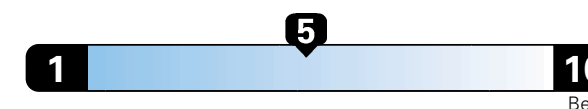

ALFA ROMEO STELVIO SPORT AWD

2018 MODEL YEAR

THIS VEHICLE IS MANUFACTURED TO MEET SPECIFIC UNITED STATES REQUIREMENTS. THIS VEHICLE IS NOT MANUFACTURED FOR SALE OR REGISTRATION OUTSIDE OF THE UNITED STATES.

MANUFACTURER'S SUGGESTED RETAIL PRICE OF THIS MODEL INCLUDING DEALER PREPARATION

Base Price: **$41,995**

ALFA STELVIO AWD

Exterior Color: Vulcano Black Metallic Exterior Paint

Interior Color: Black/Black Interior Colors

Interior: Leather Seats

Engine: 2.0L I4 Direct Injection Turbo Engine

Transmission: 8-Speed Automatic Transmission

STANDARD EQUIPMENT (UNLESS REPLACED BY OPTIONAL EQUIPMENT)

FUNCTIONAL/SAFETY FEATURES

Supplemental Front Seat-Mounted Side Airbags

LATCH Ready Child Seat Anchor System

Rear Parking Assist Sensors

Rear Back-Up Camera

Remote Keyless Entry

Pushbutton Start

Remote Start System

Stop-Start Systems

Alfa DNA Drive Mode System

Carbon Fiber Drive Shaft

Cruise Control

Power Folding Heated Mirrors

Rain Sensitive Windshield Wipers

Power Liftgate with Remote Liftgate Release

Hill Descent Control

Engine Cover with Alfa Romeo Script

INTERIOR FEATURES

6.5-Inch AM / FM Radio with Bluetooth®

Cluster 7.0-Inch TFT Color Display

8 Speaker Audio System

12V Center Console Power Outlet

Media Input Hub with Aux

Dual Rear Charge USB Ports

Leather-Wrapped Flat Bottom Steering Wheel

Steering Wheel Mounted Audio Controls

Ambient Lighting Package

Auto-Dimming Rear View Mirror with Microphone

A/C Auto Temperature Control w/Dual Zone Control

Driver Side Instrument Panel Storage Bin

Power 6-Way Driver Seat

Power 6-Way Front Passenger Seat

Power 4-Way Driver Lumbar Adjust

Power 4-Way Passenger Lumbar Adjust

Cargo Compartment Cover

EXTERIOR FEATURES

18-Inch x 8.0-Inch 5-Spoke Aluminum Wheels

235/60R18 All Season Tires