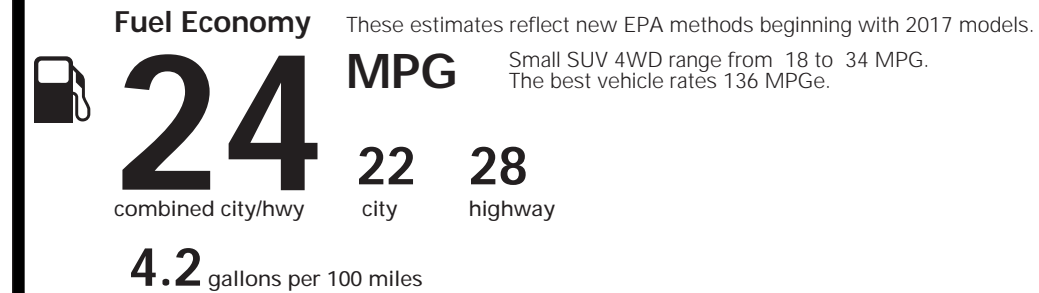

For more information visit: www.AlfaRomeoUSA.com

or call 1-844-ALFA-USA (1-844-253-2872)

FCA US LLC

EPA DOT Fuel Economy and Environment

Gasoline Vehicle

You spend \$2,000 more in fuel costs over 5 years compared to the average new vehicle.