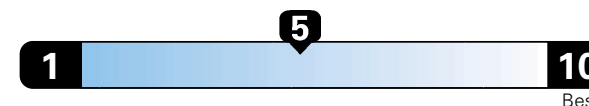

ALFA ROMEO STELVIO AWD

2018 MODEL YEAR

THIS VEHICLE IS MANUFACTURED TO MEET SPECIFIC UNITED STATES REQUIREMENTS. THIS VEHICLE IS NOT MANUFACTURED FOR SALE OR REGISTRATION OUTSIDE OF THE UNITED STATES.

MANUFACTURER'S SUGGESTED RETAIL PRICE OF THIS MODEL INCLUDING DEALER PREPARATION

Base Price: $41,995

ALFA STELVIO AWD

Exterior Color: Stromboli Gray Metallic Exterior Paint

Interior Color: Black/Black Interior Colors

Interior: Leather Seats

Engine: 2.0L I4 Direct Injection Turbo Engine

Transmission: 8-Speed Automatic Transmission

STANDARD EQUIPMENT (UNLESS REPLACED BY OPTIONAL EQUIPMENT)

FUNCTIONAL/SAFETY FEATURES

Supplemental Front Seat-Mounted Side Airbags

LATCH Ready Child Seat Anchor System

Rear Parking Assist Sensors

Rear Back-Up Camera

Remote Keyless Entry

Pushbutton Start

Remote Start System

Stop-Start Systems

Alfa DNA Drive Mode System

Carbon Fiber Drive Shaft

Cruise Control

Power Folding Heated Mirrors

Rain Sensitive Windshield Wipers

Power Liftgate with Remote Liftgate Release

Hill Descent Control

Engine Cover with Alfa Romeo Script

INTERIOR FEATURES

6.5-Inch AM / FM Radio with Bluetooth®

Cluster 7.0-Inch TFT Color Display

8 Speaker Audio System

12V Center Console Power Outlet

Media Input Hub with Aux

Dual Rear Charge USB Ports

Leather-Wrapped Flat Bottom Steering Wheel

Steering Wheel Mounted Audio Controls

Ambient Lighting Package

Auto-Dimming Rear View Mirror with Microphone

A/C Auto Temperature Control w/Dual Zone Control

Driver Side Instrument Panel Storage Bin

Power 6-Way Driver Seat

Power 6-Way Front Passenger Seat

Power 4-Way Driver Lumbar Adjust

Power 4-Way Passenger Lumbar Adjust

Cargo Compartment Cover

EXTERIOR FEATURES

18-Inch x 8.0-Inch 5-Spoke Aluminum Wheels

235/60R18 All Season Tires