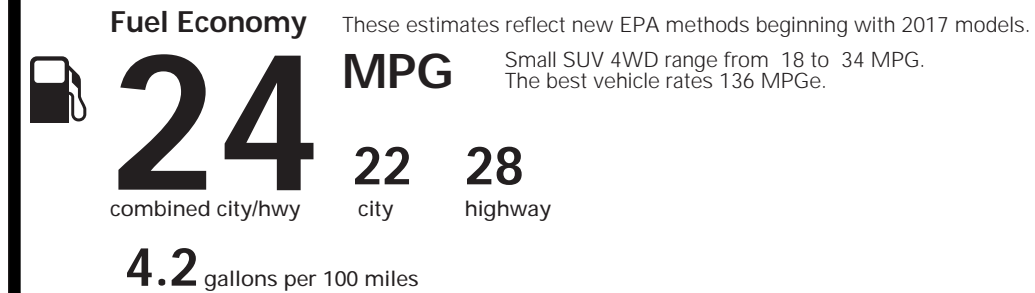

For more information visit: www.AlfaRomeoUSA.com

or call 1-844-ALFA-USA (1-844-253-2872)

FCA US LLC

EPA DOT Fuel Economy and Environment

Gasoline Vehicle

You spend \$2,000 more in fuel costs over 5 years compared to the average new vehicle.