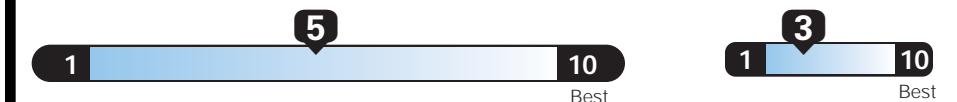

Fuel Economy & Greenhouse Gas Rating (tailpipe only) Smog Rating (tailpipe only)

This vehicle emits 364 grams CO2 per mile. The best emits 0 grams per mile (tailpipe only). Producing and distributing fuel also creates emissions; learn more at fuelconomy.gov

Actual results will vary for many reasons, including driving conditions and how you drive and maintain your vehicle. The average new vehicle gets 27 MPG and cost $6,750 to fuel over 5 years. Cost estimates are based on 15,000 miles per year at $2.80 per gallon. MPGe is miles per gasoline gallon equivalent. Vehicle emissions are a significant cause of climate change and smog.

fuelconomy.gov

Calculate personalized estimates and compare vehicles

Smartphone QR Code™

GOVERNMENT 5-STAR SAFETY RATINGS

This vehicle has not been rated by the government for frontal crash, side crash or rollover risk.

Source: National Highway Traffic Safety Administration (NHTSA) www.safercar.gov or 1-888-327-4236

Bumper Performance

This vehicle is equipped with bumper systems that can withstand a frontal barrier impact speed of 2.5 miles per hour and a rear barrier impact speed of 2.5 miles per hour with no more damage than allowed by the Federal bumper standard. The Federal bumper standard allows damage to the bumpers and attaching hardware and specifies barrier tests to be conducted at 2.5 miles per hour.

PARTS CONTENT INFORMATION

FOR VEHICLES IN THIS CARLINE:
U.S./CANADIAN PARTS CONTENT: 0%

MAJOR SOURCES OF FOREIGN PARTS CONTENT:

ITALY: 55% FRANCE: 13%
NOTE: PARTS CONTENT DOES NOT INCLUDE FINAL ASSEMBLY, DISTRIBUTION, OR OTHER NON-PARTS COSTS.

FOR THIS VEHICLE:
FINAL ASSEMBLY POINT:
CASSINO, ITALY

COUNTRY OF ORIGIN:
ENGINE: ITALY
TRANSMISSION: GERMANY