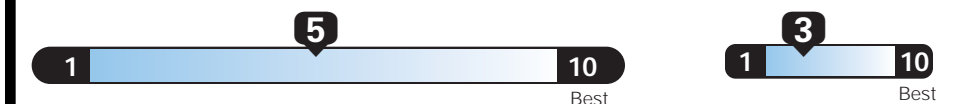

This vehicle emits 364 grams CO2 per mile. The best emits 0 grams per mile (tailpipe only). Producing and distributing fuel also creates emissions; learn more at fuel economy.gov

Actual results will vary for many reasons, including driving conditions and how you drive and maintain your vehicle. The average new vehicle gets 27 MPG and cost $6,750 to fuel over 5 years. Cost estimates are based on 15,000 miles per year at $2.80 per gallon. MPGe is miles per gasoline gallon equivalent. Vehicle emissions are a significant cause of climate change and smog.

fuel economy.gov

Calculate personalized estimates and compare vehicles