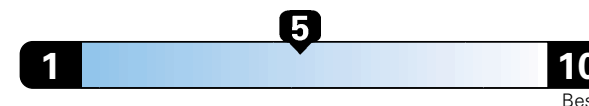

ALFA ROMEO GIULIA TI SPORT AWD

2019 MODEL YEAR

THIS VEHICLE IS MANUFACTURED TO MEET SPECIFIC UNITED STATES REQUIREMENTS. THIS VEHICLE IS NOT MANUFACTURED FOR SALE OR REGISTRATION OUTSIDE OF THE UNITED STATES.

MANUFACTURER'S SUGGESTED RETAIL PRICE OF THIS MODEL INCLUDING DEALER PREPARATION

Base Price: $42,195

ALFA GIULIA TI AWD

Exterior Color: Rosso (Red) Competizione Tri-Coat Exterior Paint

Interior Color: Black Interior Color

Interior: Sport Leather Seats

Engine: 2.0L 280HP Turbocharged I4 Engine

Transmission: 8-Speed Automatic Transmission

STANDARD EQUIPMENT (UNLESS REPLACED BY OPTIONAL EQUIPMENT)

FUNCTIONAL/SAFETY FEATURES

- Dual Advanced Front Airbags
- Supplemental Side-Curtain Front and Rear Airbags
- LATCH Ready Child Seat Anchor System
- Rear Back-Up Camera
- Front / Rear Park-Assist Sensors
- Passive Entry / Keyless Go™
- Remote-Start System
- Stop / Start System
- Alfa DNA Drive Mode System
- Sport Suspension
- Carbon Fiber Drive Shaft
- Power Folding Heated Mirrors
- Rain-Sensitive Windshield Wipers
- Heated Washer Nozzles
- Universal Garage-Door Opener
- Remote Trunk Lid Release

INTERIOR FEATURES