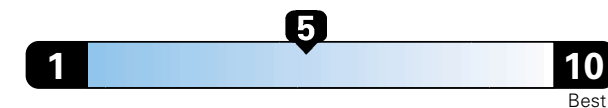

ALFA ROMEO GIULIA TI SPORT AWD

2019 MODEL YEAR

THIS VEHICLE IS MANUFACTURED TO MEET SPECIFIC UNITED STATES REQUIREMENTS. THIS VEHICLE IS NOT MANUFACTURED FOR SALE OR REGISTRATION OUTSIDE OF THE UNITED STATES.

MANUFACTURER'S SUGGESTED RETAIL PRICE OF THIS MODEL INCLUDING DEALER PREPARATION

Base Price: $42,195

ALFA GIULIA TI AWD

Exterior Color: Alfa White Exterior Paint

Interior Color: Black / Tan Interior Colors

Interior: Sport Leather Seats

Engine: 2.0L 280HP Turbocharged I4 Engine

Transmission: 8-Speed Automatic Transmission

STANDARD EQUIPMENT (UNLESS REPLACED BY OPTIONAL EQUIPMENT)

FUNCTIONAL/SAFETY FEATURES

- Dual Advanced Front Airbags
- Supplemental Side-Curtain Front and Rear Airbags
- LATCH Ready Child Seat Anchor System
- Rear Back-Up Camera
- Front / Rear Park-Assist Sensors
- Passive Entry / Keyless Go™
- Remote-Start System
- Stop / Start System
- Alfa DNA Drive Mode System
- Sport Suspension
- Carbon Fiber Drive Shaft
- Power Folding Heated Mirrors
- Rain-Sensitive Windshield Wipers
- Heated Washer Nozzles
- Universal Garage-Door Opener
- Remote Trunk Lid Release

INTERIOR FEATURES