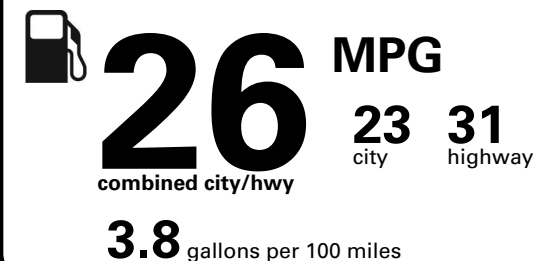

## Fuel Economy and Environment

Gasoline Vehicle

Fuel Economy These estimates reflect new EPA methods beginning with 2017 models.

Midsized cars range from 14 to 136 MPGe. The best vehicle rates 136 MPGe.