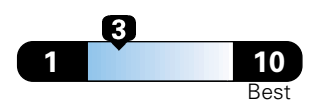

Smog Rating (tailpipe only)

This vehicle emits 348 grams CO2 per mile. The best emits 0 grams per mile (tailpipe only). Producing and distributing fuel also creates emissions; learn more at fuel economy.gov.

Actual results will vary for many reasons, including driving conditions and how you drive and maintain your vehicle. The average new vehicle gets 27 MPG and cost $7,000 to fuel over 5 years. Cost estimates are based on 15,000 miles per year at $3.00 per gallon. MPGe is miles per gasoline gallon equivalent. Vehicle emissions are a significant cause of climate change and smog.

fuel economy.gov

Calculate personalized estimates and compare vehicles