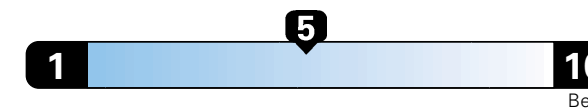

Fuel Economy & Greenhouse Gas Rating (tailpipe only)