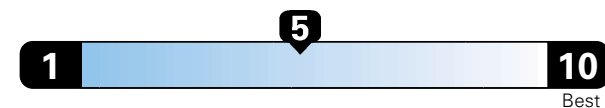

ALFA ROMEO GIULIA TI SPORT AWD

2019 MODEL YEAR

THIS VEHICLE IS MANUFACTURED TO MEET SPECIFIC UNITED STATES REQUIREMENTS. THIS VEHICLE IS NOT MANUFACTURED FOR SALE OR REGISTRATION OUTSIDE OF THE UNITED STATES.

MANUFACTURER'S SUGGESTED RETAIL PRICE OF THIS MODEL INCLUDING DEALER PREPARATION

Base Price: **$42,195**

ALFA GIULIA TI AWD
Exterior Color: Montecarlo Blue Metallic Exterior Paint
Interior Color: Black Interior Color
Interior: Sport Leather Seats
Engine: 2.0L 280HP Turbocharged I4 Engine
Transmission: 8-Speed Automatic Transmission
STANDARD EQUIPMENT (UNLESS REPLACED BY OPTIONAL EQUIPMENT)
FUNCTIONAL/SAFETY FEATURES

Dual Advanced Front Airbags
Supplemental Side-Curtain Front and Rear Airbags
LATCH Ready Child Seat Anchor System
Rear Back-Up Camera
Front / Rear Park-Assist Sensors
Passive Entry / Keyless Go™
Remote-Start System
Stop / Start System
Alfa DNA Drive Mode System
Sport Suspension
Carbon Fiber Drive Shaft
Power Folding Heated Mirrors
Rain-Sensitive Windshield Wipers
Heated Washer Nozzles
Universal Garage-Door Opener
Remote Trunk Lid Release