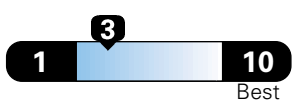

Smog Rating (tailpipe only)

This vehicle emits 348 grams CO2 per mile. The best emits 0 grams per mile (tailpipe only). Producing and distributing fuel also creates emissions; learn more at fuelconomy.gov.

Actual results will vary for many reasons, including driving conditions and how you drive and maintain your vehicle. The average new vehicle gets 27 MPG and cost $7,000 to fuel over 5 years. Cost estimates are based on 15,000 miles per year at $3.00 per gallon. MPGe is miles per gasoline gallon equivalent. Vehicle emissions are a significant cause of climate change and smog.

fuelconomy.gov

Calculate personalized estimates and compare vehicles