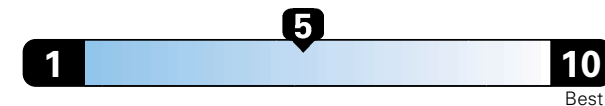

ALFA ROMEO GIULIA TI SPORT CARBON AWD

2019 MODEL YEAR

THIS VEHICLE IS MANUFACTURED TO MEET SPECIFIC UNITED STATES REQUIREMENTS. THIS VEHICLE IS NOT MANUFACTURED FOR SALE OR REGISTRATION OUTSIDE OF THE UNITED STATES.

MANUFACTURER'S SUGGESTED RETAIL PRICE OF THIS MODEL INCLUDING DEALER PREPARATION

Base Price: $42,495

ALFA GIULIA TI AWD

Exterior Color: Montecarlo Blue Metallic Exterior Paint

Interior Color: Black Interior Color

Interior: Sport Leather Seats

Engine: 2.0L 280HP Turbocharged I4 Engine

Transmission: 8-Speed Automatic Transmission

STANDARD EQUIPMENT (UNLESS REPLACED BY OPTIONAL EQUIPMENT)

FUNCTIONAL/SAFETY FEATURES

- Dual Advanced Front Airbags
- Supplemental Side-Curtain Front and Rear Airbags
- LATCH Ready Child Seat Anchor System
- Rear Back-Up Camera
- Front / Rear Park-Assist Sensors
- Passive Entry / Push-Button Start
- Remote-Start System
- Stop / Start System
- Alfa DNA Drive Mode System
- Sport Suspension
- Carbon Fiber Drive Shaft
- Power Folding Heated Mirrors
- Rain-Sensitive Windshield Wipers
- Heated Washer Nozzles
- Universal Garage-Door Opener
- Remote Trunk Lid Release

INTERIOR FEATURES