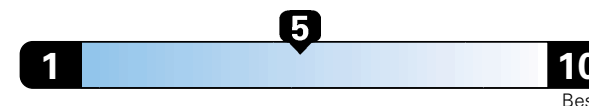

ALFA ROMEO GIULIA TI SPORT AWD

2019 MODEL YEAR

THIS VEHICLE IS MANUFACTURED TO MEET SPECIFIC UNITED STATES REQUIREMENTS. THIS VEHICLE IS NOT MANUFACTURED FOR SALE OR REGISTRATION OUTSIDE OF THE UNITED STATES.

MANUFACTURER'S SUGGESTED RETAIL PRICE OF THIS MODEL INCLUDING DEALER PREPARATION

Base Price: $42,195

ALFA GIULIA TI AWD

Exterior Color: Montecarlo Blue Metallic Exterior Paint

Interior Color: Black Interior Color

Interior: Sport Leather Seats

Engine: 2.0L 280HP Turbocharged I4 Engine

Transmission: 8-Speed Automatic Transmission

STANDARD EQUIPMENT (UNLESS REPLACED BY OPTIONAL EQUIPMENT)

FUNCTIONAL/SAFETY FEATURES

- Dual Advanced Front Airbags
- Supplemental Side-Curtain Front and Rear Airbags
- LATCH Ready Child Seat Anchor System
- Rear Back-Up Camera
- Front / Rear Park-Assist Sensors
- Passive Entry / Keyless Go™
- Remote-Start System
- Stop / Start System
- Alfa DNA Drive Mode System
- Sport Suspension
- Carbon Fiber Drive Shaft
- Power Folding Heated Mirrors
- Rain-Sensitive Windshield Wipers
- Heated Washer Nozzles
- Universal Garage-Door Opener
- Remote Trunk Lid Release

INTERIOR FEATURES

- 8.8-Inch AM / FM Bluetooth® Radio
- Apple CarPlay®
- Google Android Auto™
- SiriusXM® with 1-Year Radio Sub Call 800-643-2112
- Cluster 7.0-Inch TFT Color Display
- 8-Speaker Audio System
- USB Media Input Hub w/ Aux
- 12-Volt Center Console Power Outlet
- Dark Gray Oak Wood Interior Trim
- Leather-Wrapped Steering Wheel
- Steering Wheel Mounted Audio Controls
- Heated Steering Wheel
- Heated Front Seats
- Power Adjust 6-Way Driver Seat
- Power Adjust 6-Way Front Passenger Seat
- Power 4-Way Driver Lumbar Adjust
- Power 4-Way Passenger Lumbar Adjust
- Driver Seat Memory
- 40 / 20 / 40 Rear Seat with Ski Pass-Through
- Alfa Romeo Bright Door Sills
- Ambient Lighting Package