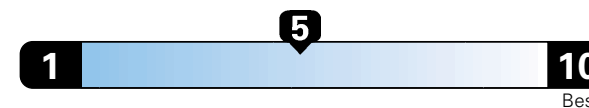

ALFA ROMEO GIULIA TI AWD

2019 MODEL YEAR

THIS VEHICLE IS MANUFACTURED TO MEET SPECIFIC UNITED STATES REQUIREMENTS. THIS VEHICLE IS NOT MANUFACTURED FOR SALE OR REGISTRATION OUTSIDE OF THE UNITED STATES.

MANUFACTURER'S SUGGESTED RETAIL PRICE OF THIS MODEL INCLUDING DEALER PREPARATION

Base Price: $42,195

ALFA GIULIA TI AWD

Exterior Color: Alfa Black Exterior Paint

Interior Color: Black / Tan Interior Colors

Interior: Leather Seats

Engine: 2.0L 280HP Turbocharged I4 Engine

Transmission: 8-Speed Automatic Transmission

STANDARD EQUIPMENT (UNLESS REPLACED BY OPTIONAL EQUIPMENT) FUNCTIONAL/SAFETY FEATURES

Dual Advanced Front Airbags

Supplemental Side-Curtain Front and Rear Airbags

LATCH Ready Child Seat Anchor System

Rear Back-Up Camera

Front / Rear Park-Assist Sensors

Passive Entry / Keyless Go™

Remote-Start System

Stop / Start System

Alfa DNA Drive Mode System

Sport Suspension

Carbon Fiber Drive Shaft

Power Folding Heated Mirrors

Rain-Sensitive Windshield Wipers

Heated Washer Nozzles

Universal Garage-Door Opener

Remote Trunk Lid Release

INTERIOR FEATURES

8.8-Inch AM / FM Bluetooth® Radio

Apple CarPlay®

Google Android Auto™

SiriusXM® with 1-Year Radio Sub Call 800-643-2112

Cluster 7.0-Inch TFT Color Display

8-Speaker Audio System

USB Media Input Hub w/ Aux

12-Volt Center Console Power Outlet

Dark Gray Oak Wood Interior Trim

Leather-Wrapped Steering Wheel

Steering Wheel Mounted Audio Controls

Heated Steering Wheel

Heated Front Seats

Power Adjust 6-Way Driver Seat

Power Adjust 6-Way Front Passenger Seat

Power 4-Way Driver Lumbar Adjust

Power 4-Way Passenger Lumbar Adjust

Driver Seat Memory

40 / 20 / 40 Rear Seat with Ski Pass-Through

Alfa Romeo Bright Door Sills

Ambient Lighting Package