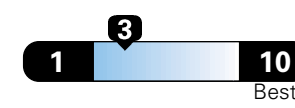

3.8 gallons per 100 miles

You spend **\$1,750** in fuel costs over 5 years compared to the average new vehicle.

Annual fuel cost **\$1,750**

Fuel Economy & Greenhouse Gas Rating (tailpipe only)

Smog Rating (tailpipe only)