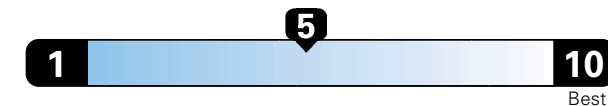

ALFA ROMEO GIULIA TI SPORT CARBON AWD

2019 MODEL YEAR

THIS VEHICLE IS MANUFACTURED TO MEET SPECIFIC UNITED STATES REQUIREMENTS. THIS VEHICLE IS NOT MANUFACTURED FOR SALE OR REGISTRATION OUTSIDE OF THE UNITED STATES.

MANUFACTURER'S SUGGESTED RETAIL PRICE OF THIS MODEL INCLUDING DEALER PREPARATION

Base Price: $42,745

ALFA GIULIA TI AWD
Exterior Color: Vulcano Black Metallic Exterior Paint
Interior Color: Black Interior Color
Interior: Sport Leather Seats
Engine: 2.0L 280HP Turbocharged I4 Engine
Transmission: 8-Speed Automatic Transmission

STANDARD EQUIPMENT (UNLESS REPLACED BY OPTIONAL EQUIPMENT)

FUNCTIONAL/SAFETY FEATURES

Dual Advanced Front Airbags
Supplemental Side-Curtain Front and Rear Airbags
LATCH Ready Child Seat Anchor System
Rear Back-Up Camera
Front / Rear Park-Assist Sensors
Passive Entry / Push-Button Start
Remote-Start System
Stop / Start System
Alfa DNA Drive Mode System
Sport Suspension
Carbon Fiber Drive Shaft
Power Folding Heated Mirrors
Rain-Sensitive Windshield Wipers
Heated Washer Nozzles
Universal Garage-Door Opener
Remote Trunk Lid Release

INTERIOR FEATURES