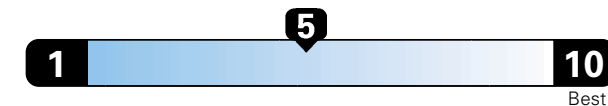

ALFA ROMEO GIULIA SPORT AWD

2019 MODEL YEAR

THIS VEHICLE IS MANUFACTURED TO MEET SPECIFIC UNITED STATES REQUIREMENTS. THIS VEHICLE IS NOT MANUFACTURED FOR SALE OR REGISTRATION OUTSIDE OF THE UNITED STATES.

MANUFACTURER'S SUGGESTED RETAIL PRICE OF THIS MODEL INCLUDING DEALER PREPARATION

Base Price: **$40,195**

ALFA GIULIA AWD
Exterior Color: Alfa Rosso (Red) Exterior Paint
Interior Color: Black / Tan Interior Colors
Interior: Leather Seats
Engine: 2.0L 280HP Turbocharged I4 Engine
Transmission: 8-Speed Automatic Transmission

STANDARD EQUIPMENT (UNLESS REPLACED BY OPTIONAL EQUIPMENT)
FUNCTIONAL/SAFETY FEATURES

- Dual Advanced Front Airbags
- Supplemental Side-Curtain Front and Rear Airbags
- LATCH Ready Child Seat Anchor System
- Rear Back-Up Camera
- Rear Parking Assist Sensors
- Passive Entry / Keyless Go™
- Remote-Start System
- Stop / Start System
- Alfa DNA Drive Mode System
- Sport Suspension
- Carbon Fiber Drive Shaft
- Cruise Control
- Power Folding Heated Mirrors
- Rain-Sensitive Windshield Wipers
- Universal Garage-Door Opener
- Remote Trunk Lid Release

INTERIOR FEATURES

- 6.5-Inch AM / FM Radio with Bluetooth®
- Apple CarPlay®
- Google Android Auto™
- Bluetooth® Handsfree Phone and Audio
- Cluster 7.0-Inch TFT Color Display
- 8-Speaker Audio System
- USB Media Input Hub w/ Aux
- 12-Volt Center Console Power Outlet
- Leather-Wrapped Steering Wheel
- Steering Wheel Mounted Audio Controls
- Power Adjust 6-Way Driver Seat
- Power Adjust 6-Way Front Passenger Seat
- Power 4-Way Driver Lumbar Adjust
- Power 4-Way Passenger Lumbar Adjust
- Driver Seat Memory
- 40 / 20 / 40 Rear Seat with Ski Pass-Through
- Alfa Romeo Bright Door Sills
- Ambient Lighting Package
- Auto-Dimming Rear View Inside Mirror
- A/C Auto Temperature Control w/ Dual Zone Control
- Driver Side Instrument Panel Storage Bin