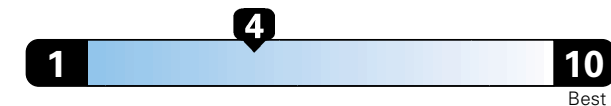

ALFA ROMEO GIULIA QUADRIFOGLIO RWD

2019 MODEL YEAR

THIS VEHICLE IS MANUFACTURED TO MEET SPECIFIC UNITED STATES REQUIREMENTS. THIS VEHICLE IS NOT MANUFACTURED FOR SALE OR REGISTRATION OUTSIDE OF THE UNITED STATES.

MANUFACTURER'S SUGGESTED RETAIL PRICE OF THIS MODEL INCLUDING DEALER PREPARATION

Base Price: $73,700

ALFA GIULIA QUADRIFOGLIO RWD
Exterior Color: Vulcano Black Metallic Exterior Paint
Interior Color: Black Interior Color
Interior: Leather and Alcantara® Seats
Engine: 2.9L 505HP Twin-Turbocharged V6 Engine
Transmission: 8-Speed Automatic Transmission
STANDARD EQUIPMENT (UNLESS REPLACED BY OPTIONAL EQUIPMENT)

FUNCTIONAL/SAFETY FEATURES
Dual Advanced Front Airbags
Supplemental Side-Curtain Front and Rear Airbags
LATCH Ready Child Seat Anchor System
Torque Vectoring Differential
Active Suspension
Alfa DNA Pro Drive Mode System with Race Mode
Engine Cover with "Quadrifoglio" Badge
Full-Speed Forward Collision Warning Plus
Rear Back-Up Camera
Front / Rear Park-Assist Sensors
Blind-Spot and Cross-Path Detection
Auto-Dimming Exterior Mirrors
Passive Entry / Keyless Go™
Stop / Start System
Tire Service Kit (No Compact Spare)